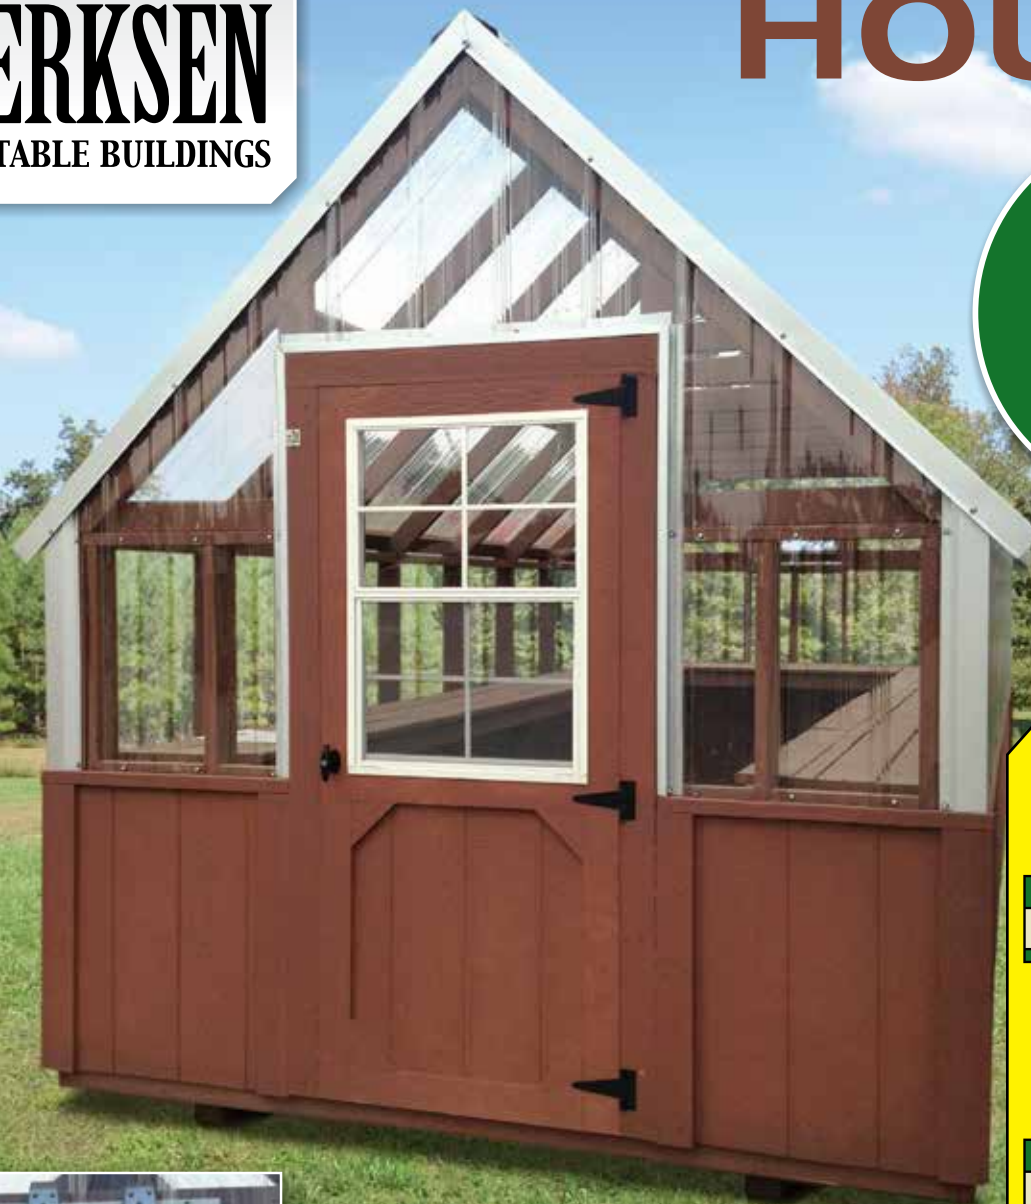

BUY OR RENT TO OWN! NO CREDIT CHECK!

GREEN HOUSE

Industrial Grade
Clear Polycarbonate
20x STRONGER
Than Fiberglass

8'x12'		
\$4575⁰⁰ _{+Tax}		
36 MO. RTO	48 MO. RTO	60 MO. RTO
\$211.81 _{+Tax}	\$190.63 _{+Tax}	\$169.44 _{+Tax}
8'x16'		
\$5810⁰⁰ _{+Tax}		
36 MO. RTO	48 MO. RTO	60 MO. RTO
\$268.98 _{+Tax}	\$242.08 _{+Tax}	\$215.19 _{+Tax}

All info subject to change without notice. Derksen Buildings reserves the right to correct for typos or changes. Not all options or products available in all areas.

FEATURES

- Industrial Grade Clear Polycarbonate Upper Siding & Roof
- Stained LP Smartside® Lower Siding
- Automatic Vent Door
- 5 Year Warranty
- Optional Solar Powered Fan: \$850.00